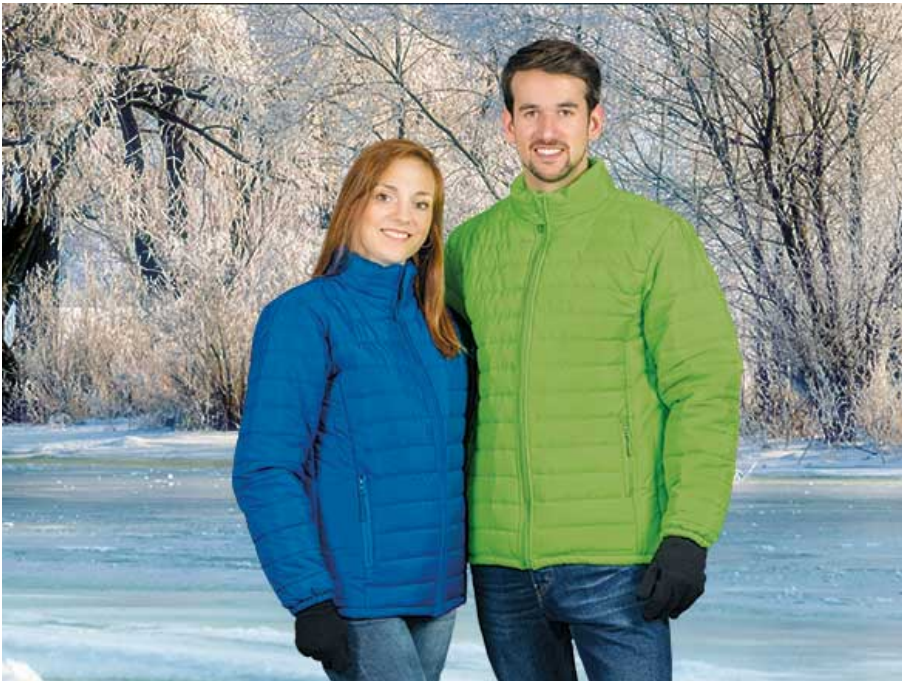

jacket ISLANDIA

POLYESTER 100%	DENSITY 150 g/m	POLYESTER 100%	DENSITY 200 g/m
BOX 10 uds.	BAG 1 uds.		

SYMBOLS MAINTENANCE:

Outside fabric 100% Polyester. Padded 100% Polyester 200 grs/m2. Loft. Full front zipper with chin protection. 2 front zip pockets. Light weight and warm. 1 pocket on the inside left side. Inside zipper on the back to allow customization. 10 units per box. Individual bag.

Approximate dimensions per size (cm.)

	adulto					grande
	S	M	L	XL	XXL	3XL
largo	66	69	72	75	78	81
ancho	55	58	61	64	67	70

Available colors

white

apple green

party orange

lotto red

royal blue

orion navy blue

charcoal grey

black

Available colors for adult sizes

Available colors for big sizes